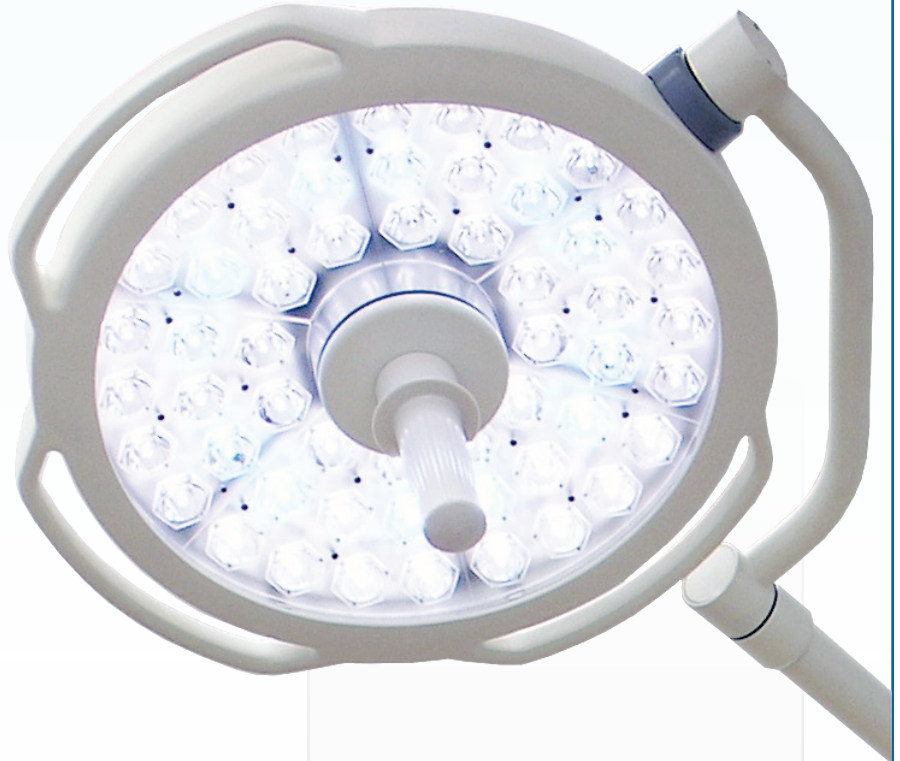

SLS 9000

Portable Floor Light

Equipment for the way *you* operate

Energy saving and eco-friendly, with an ultra-long service life

The SLS 9000 Portable LED Light is a cost efficient portable light boasting a rated LED life of up to 30,000 to 50,000 hours.

The CAD designed multi-LED-lighting-beam produces lighting depth more than 55in., with up to 90,000 lux of central illumination. New alloy construction and a simple suspension system is easy to control and to be positioned accurately. This easily adjustable light system is suitable for pendant, wall-mounted and floor-standing lamps, meeting requirements of multiple operating rooms.

Features:

- OSRAM led bulbs
- Adjustable focusing
- Diameter (in): 20
- Illumination (Lx):=90,000
- Color Temp (K): 3500-5000
- Color Rendering Index (%): =93
- Diameter of light spot (in): 5-14
- LED power (W): 55
- Illumination Depth (in): 28-59
- LED service life (H): 50,000